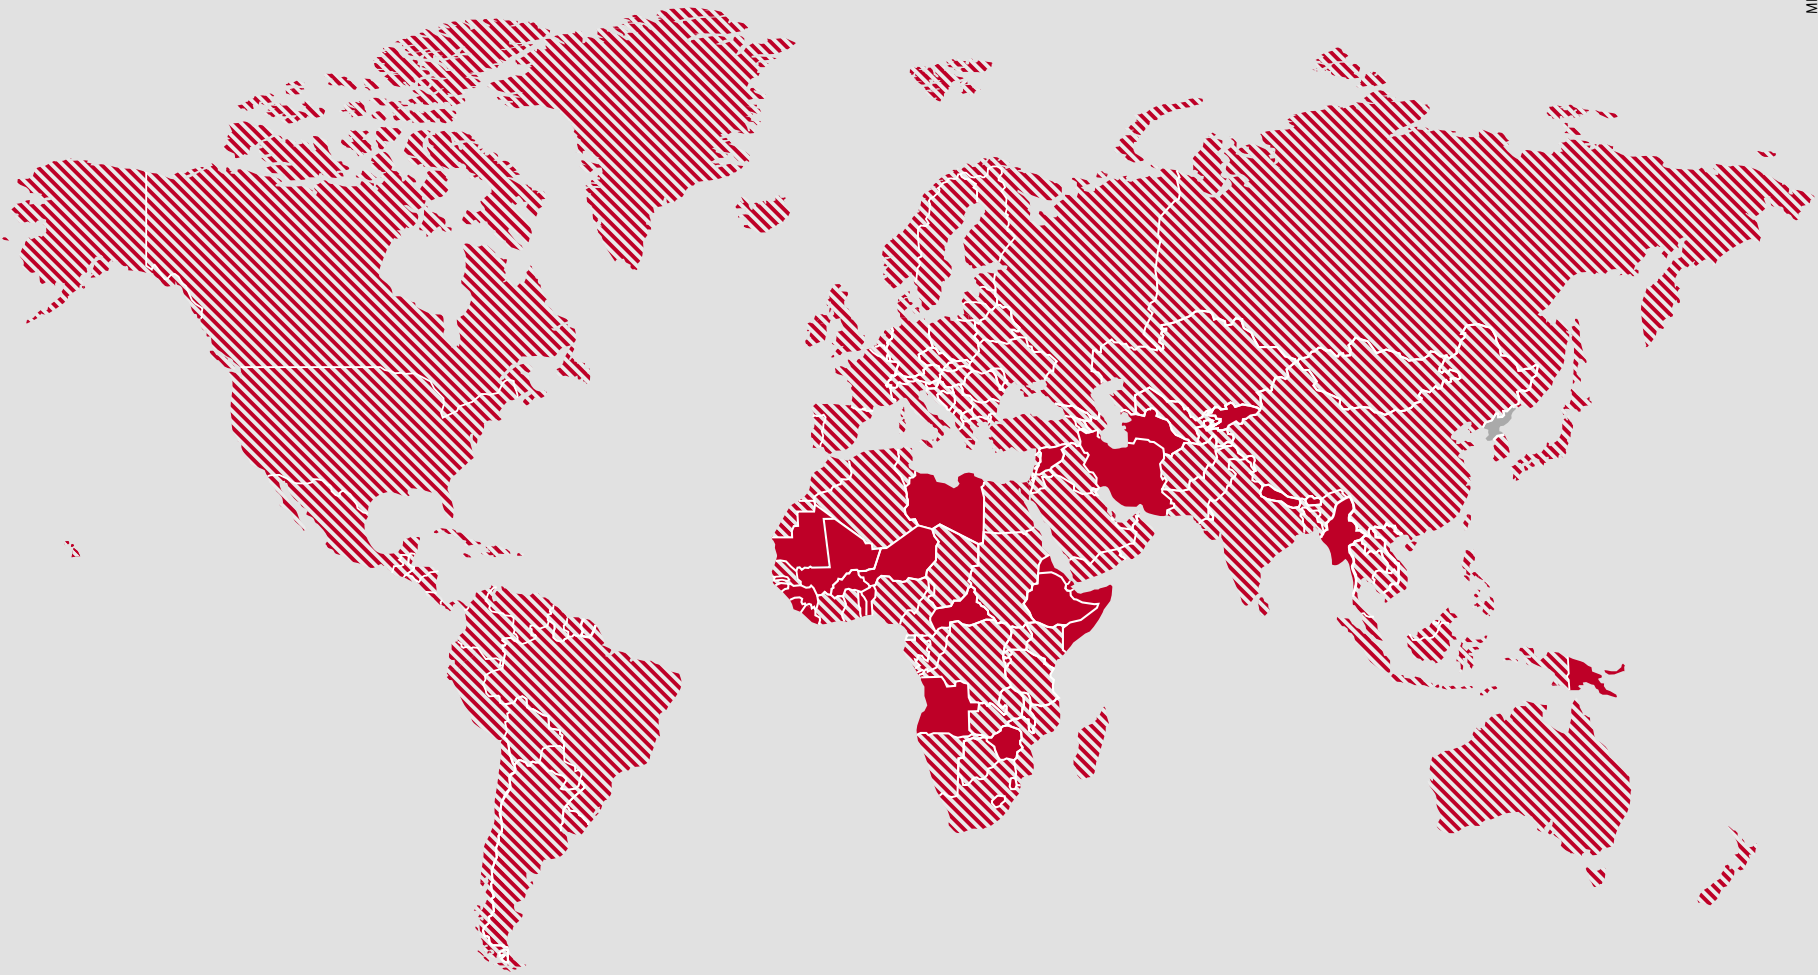

# Vodafone Footprint

**cdma2**  
**gsm**  
stay connected

[www.cdma2gsm.com](http://www.cdma2gsm.com)

 Voice, SMS & Data  
 Voice & SMS

# CDMA operators using Vodafone roaming services

cdma2  
gsm  
stay connected

[www.cdma2gsm.com](http://www.cdma2gsm.com)